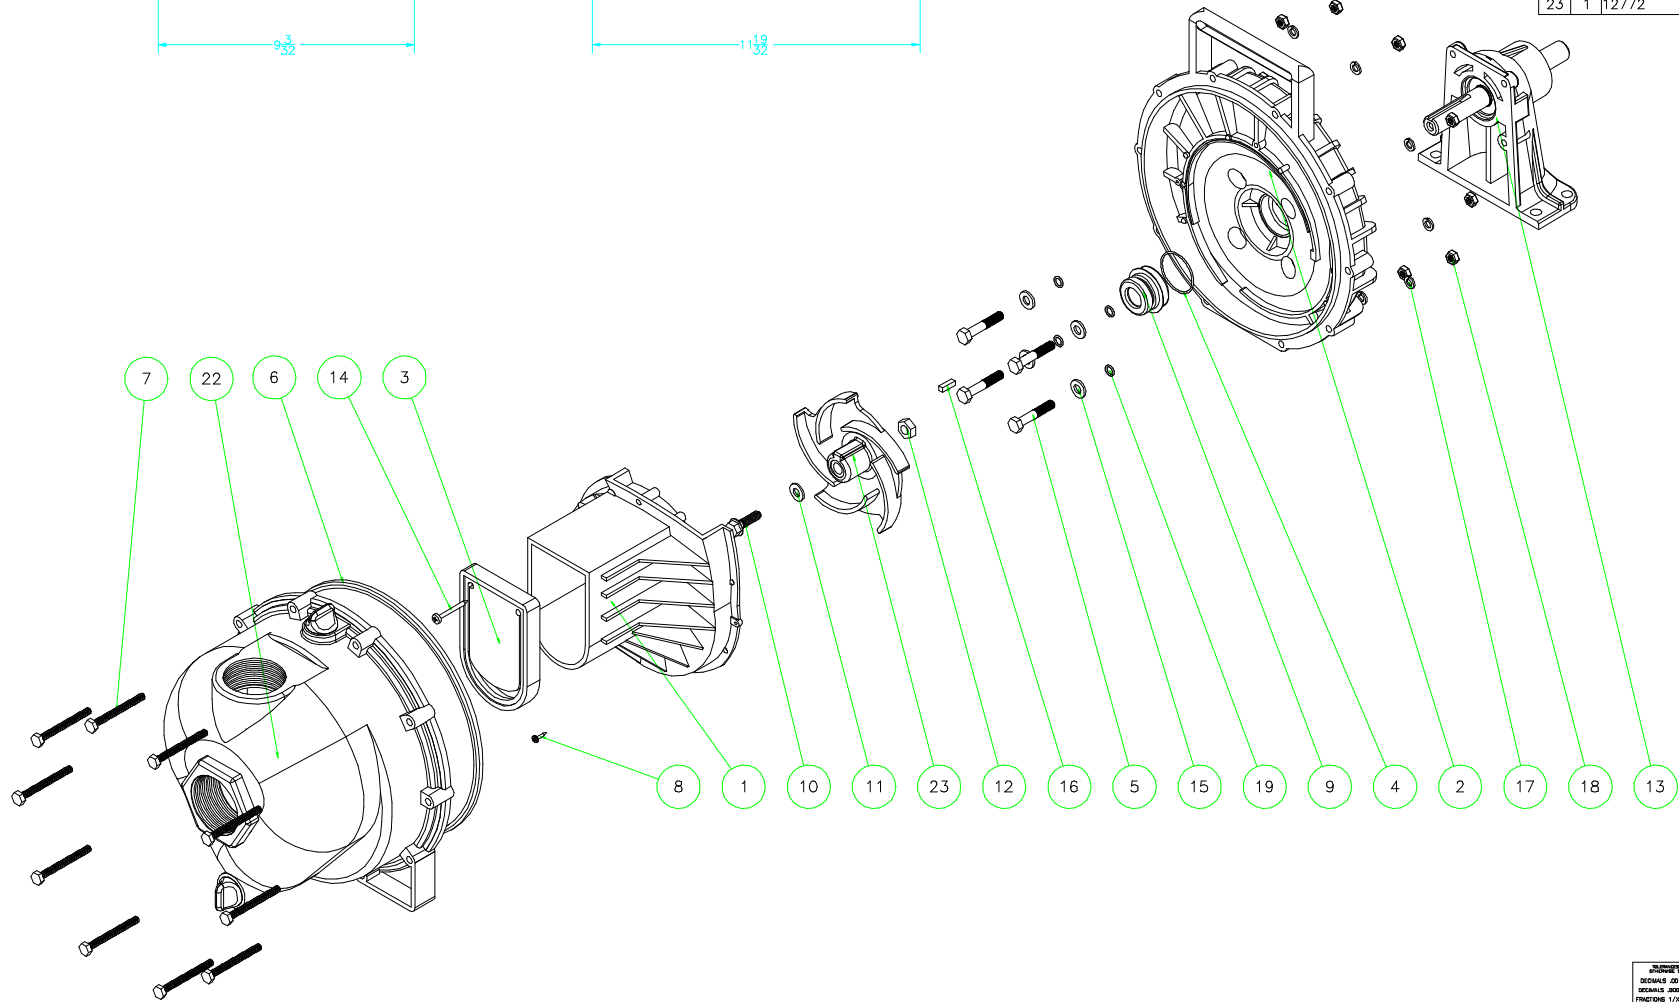

Parts List			
Item	Qty	PART NO.	DESCRIPTION
1	1	12702A	POLY PUMP VOLUTE
2	1	12703A	POLY PUMP REAR BRKT
3	1	12705	CHECK VALVE
4	1	12710	O'RING FOR SEAL ASSY
5	4	12715A	5/16-24 X 1 3/4 HHCS
6	1	12719A	PUMP BODY O'RING
7	10	12720	BODY SCREW
8	2	12725	#6 X 1/2" PPH SMS
9	1	12733	SEAL ASSEMBLY
10	1	12765A	5/16-24 X 1 1/8 HFS
11	1	12774VA	IMPELLER BOLT GASKET
12	1	12775A	7/16-14 HEX NUT
13	1	12882A	BEARING PEDESTAL
14	1	12900	#10 X 1 1/2" PPH SMS
15	4	12901	5/16" FLAT WASHER
16	1	12902A	3/16X3/16X5/8 KEY
17	10	V07018	1/4" SS LOCKWASHER
18	10	V07019	1/4" SS HEX NUT
19	4	12717	O'RING FOR SCREW HD
20	1	12754	O'RING SEGMENT (N/S)
21	1	12910	DECAL (N/S)
22	1	12712A	2" POLY PUMP BODY
23	1	12772	5 VANE IMPELLER

DATE	11/25/03	SCALE	1"=1"
DWG NO.	205PB	REV	0
SHEET: 1 OF 1			